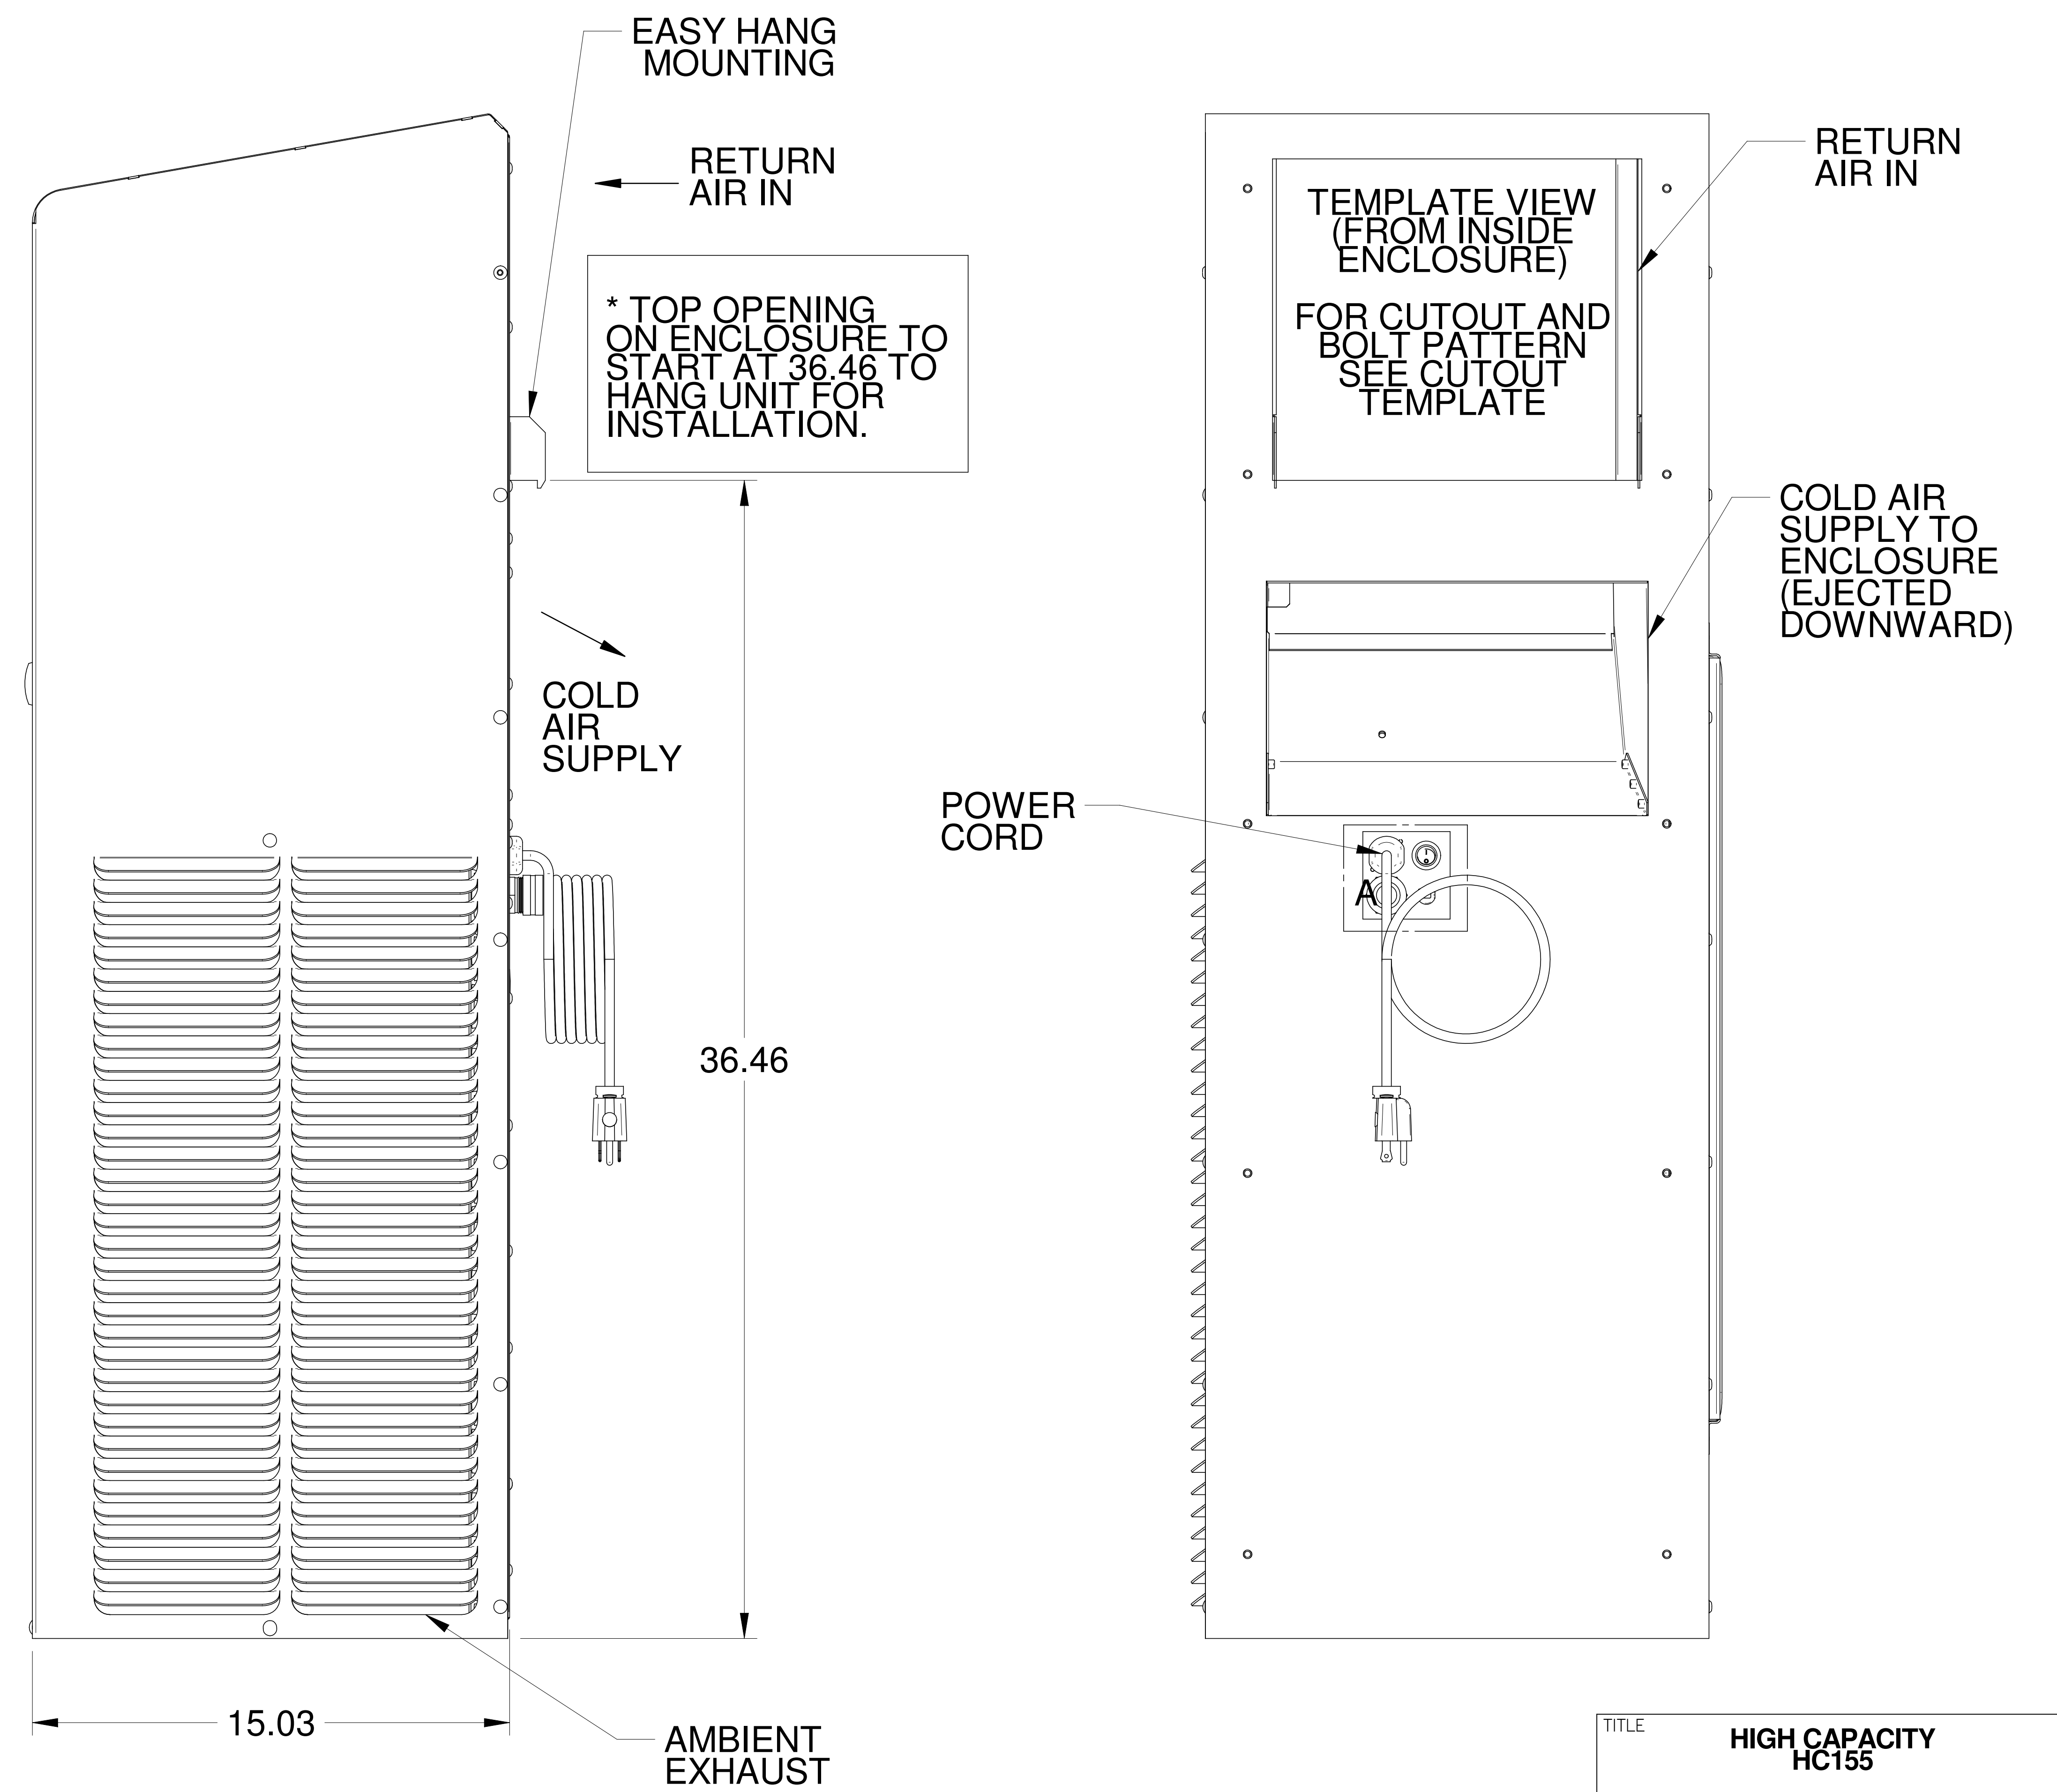

- AMBIENT AIR IN
REUSABLE FILTER.
OPTIONAL FRAME:
- 1) SECURITY FRAME STANDARD
ON STAINLESS STEEL
 - 2) SLIDING FRAME STANDARD
ON PAINTED
 - 3) OPTIONAL 2" FILTER
WITH SLIDING FRAME ONLY

TITLE		
HIGH CAPACITY HC155		
SIZE	DWG NO	REV
156" x 86"	HC155	
SCALE:	WEIGHT:	SHEET 1 OF 1