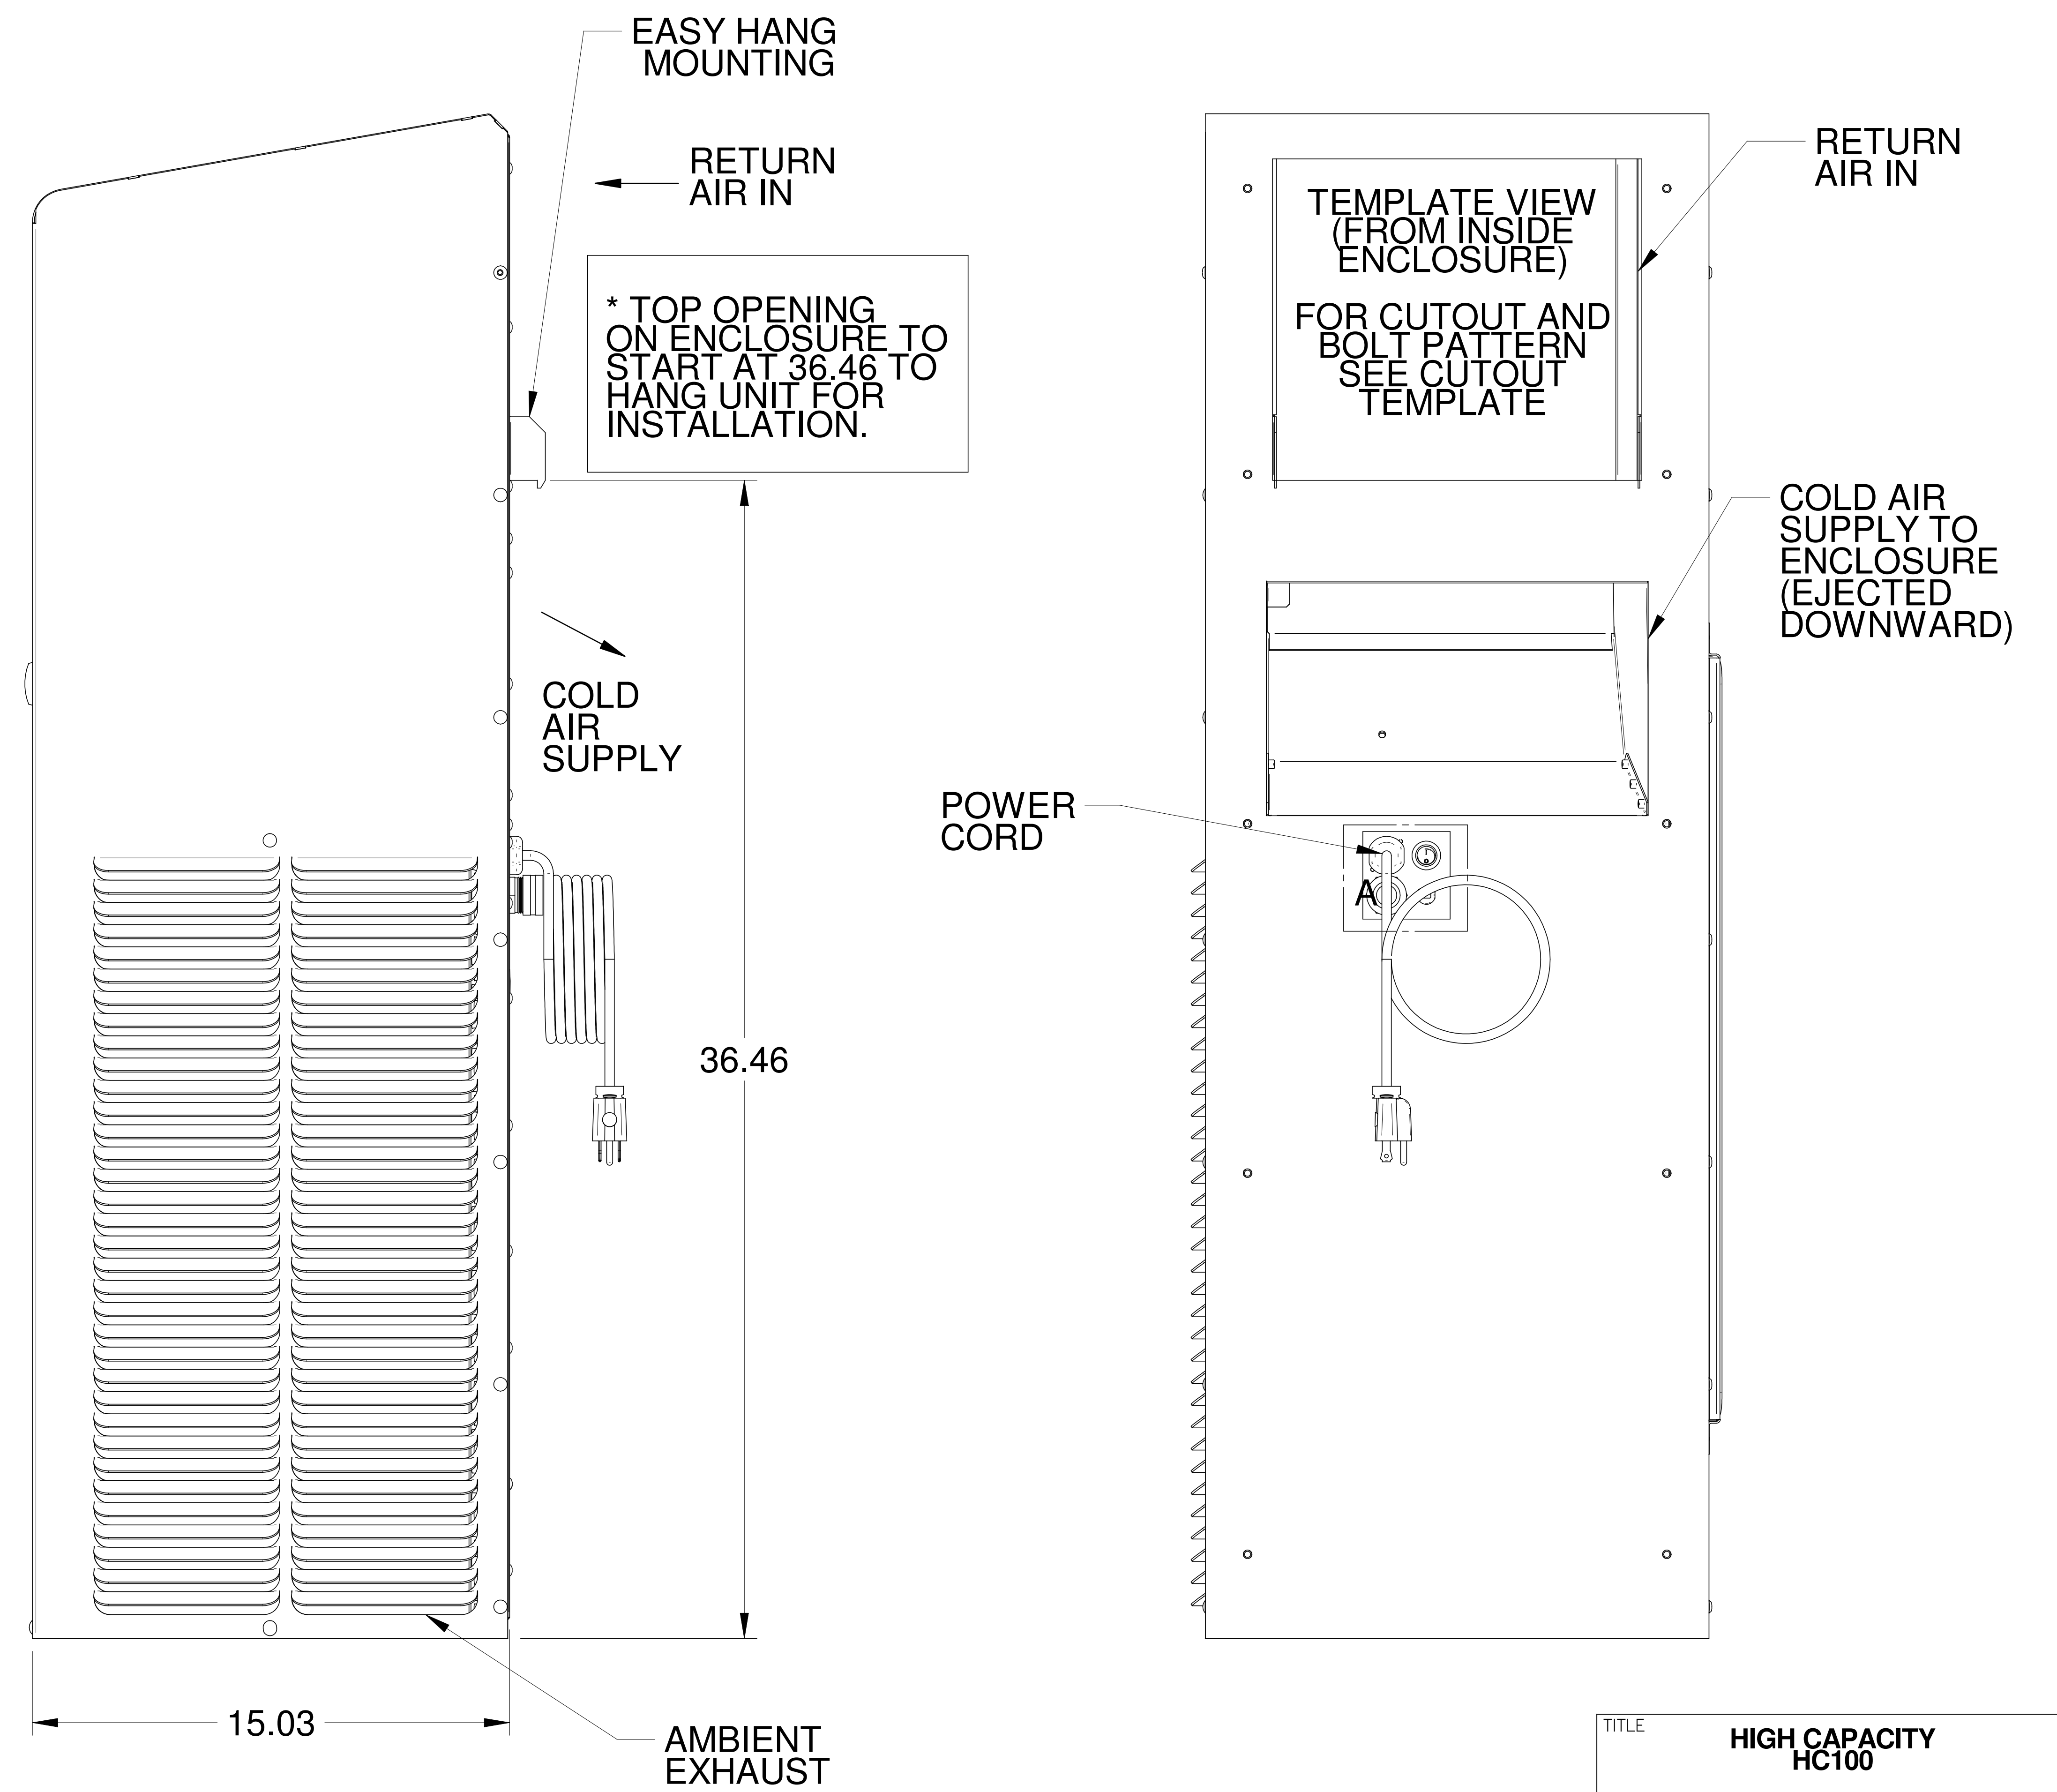

- AMBIENT AIR IN REUSABLE FILTER.
OPTIONAL FRAME:
- 1) SECURITY FRAME STANDARD ON STAINLESS STEEL
 - 2) SLIDING FRAME STANDARD ON PAINTED
 - 3) OPTIONAL 2" FILTER WITH SLIDING FRAME ONLY

TITLE		HIGH CAPACITY HC100	
SIZE	DWG NO	REV	
156"		HC100	
x			
86"			
SCALE:	WEIGHT:	SHEET 1 OF 1	