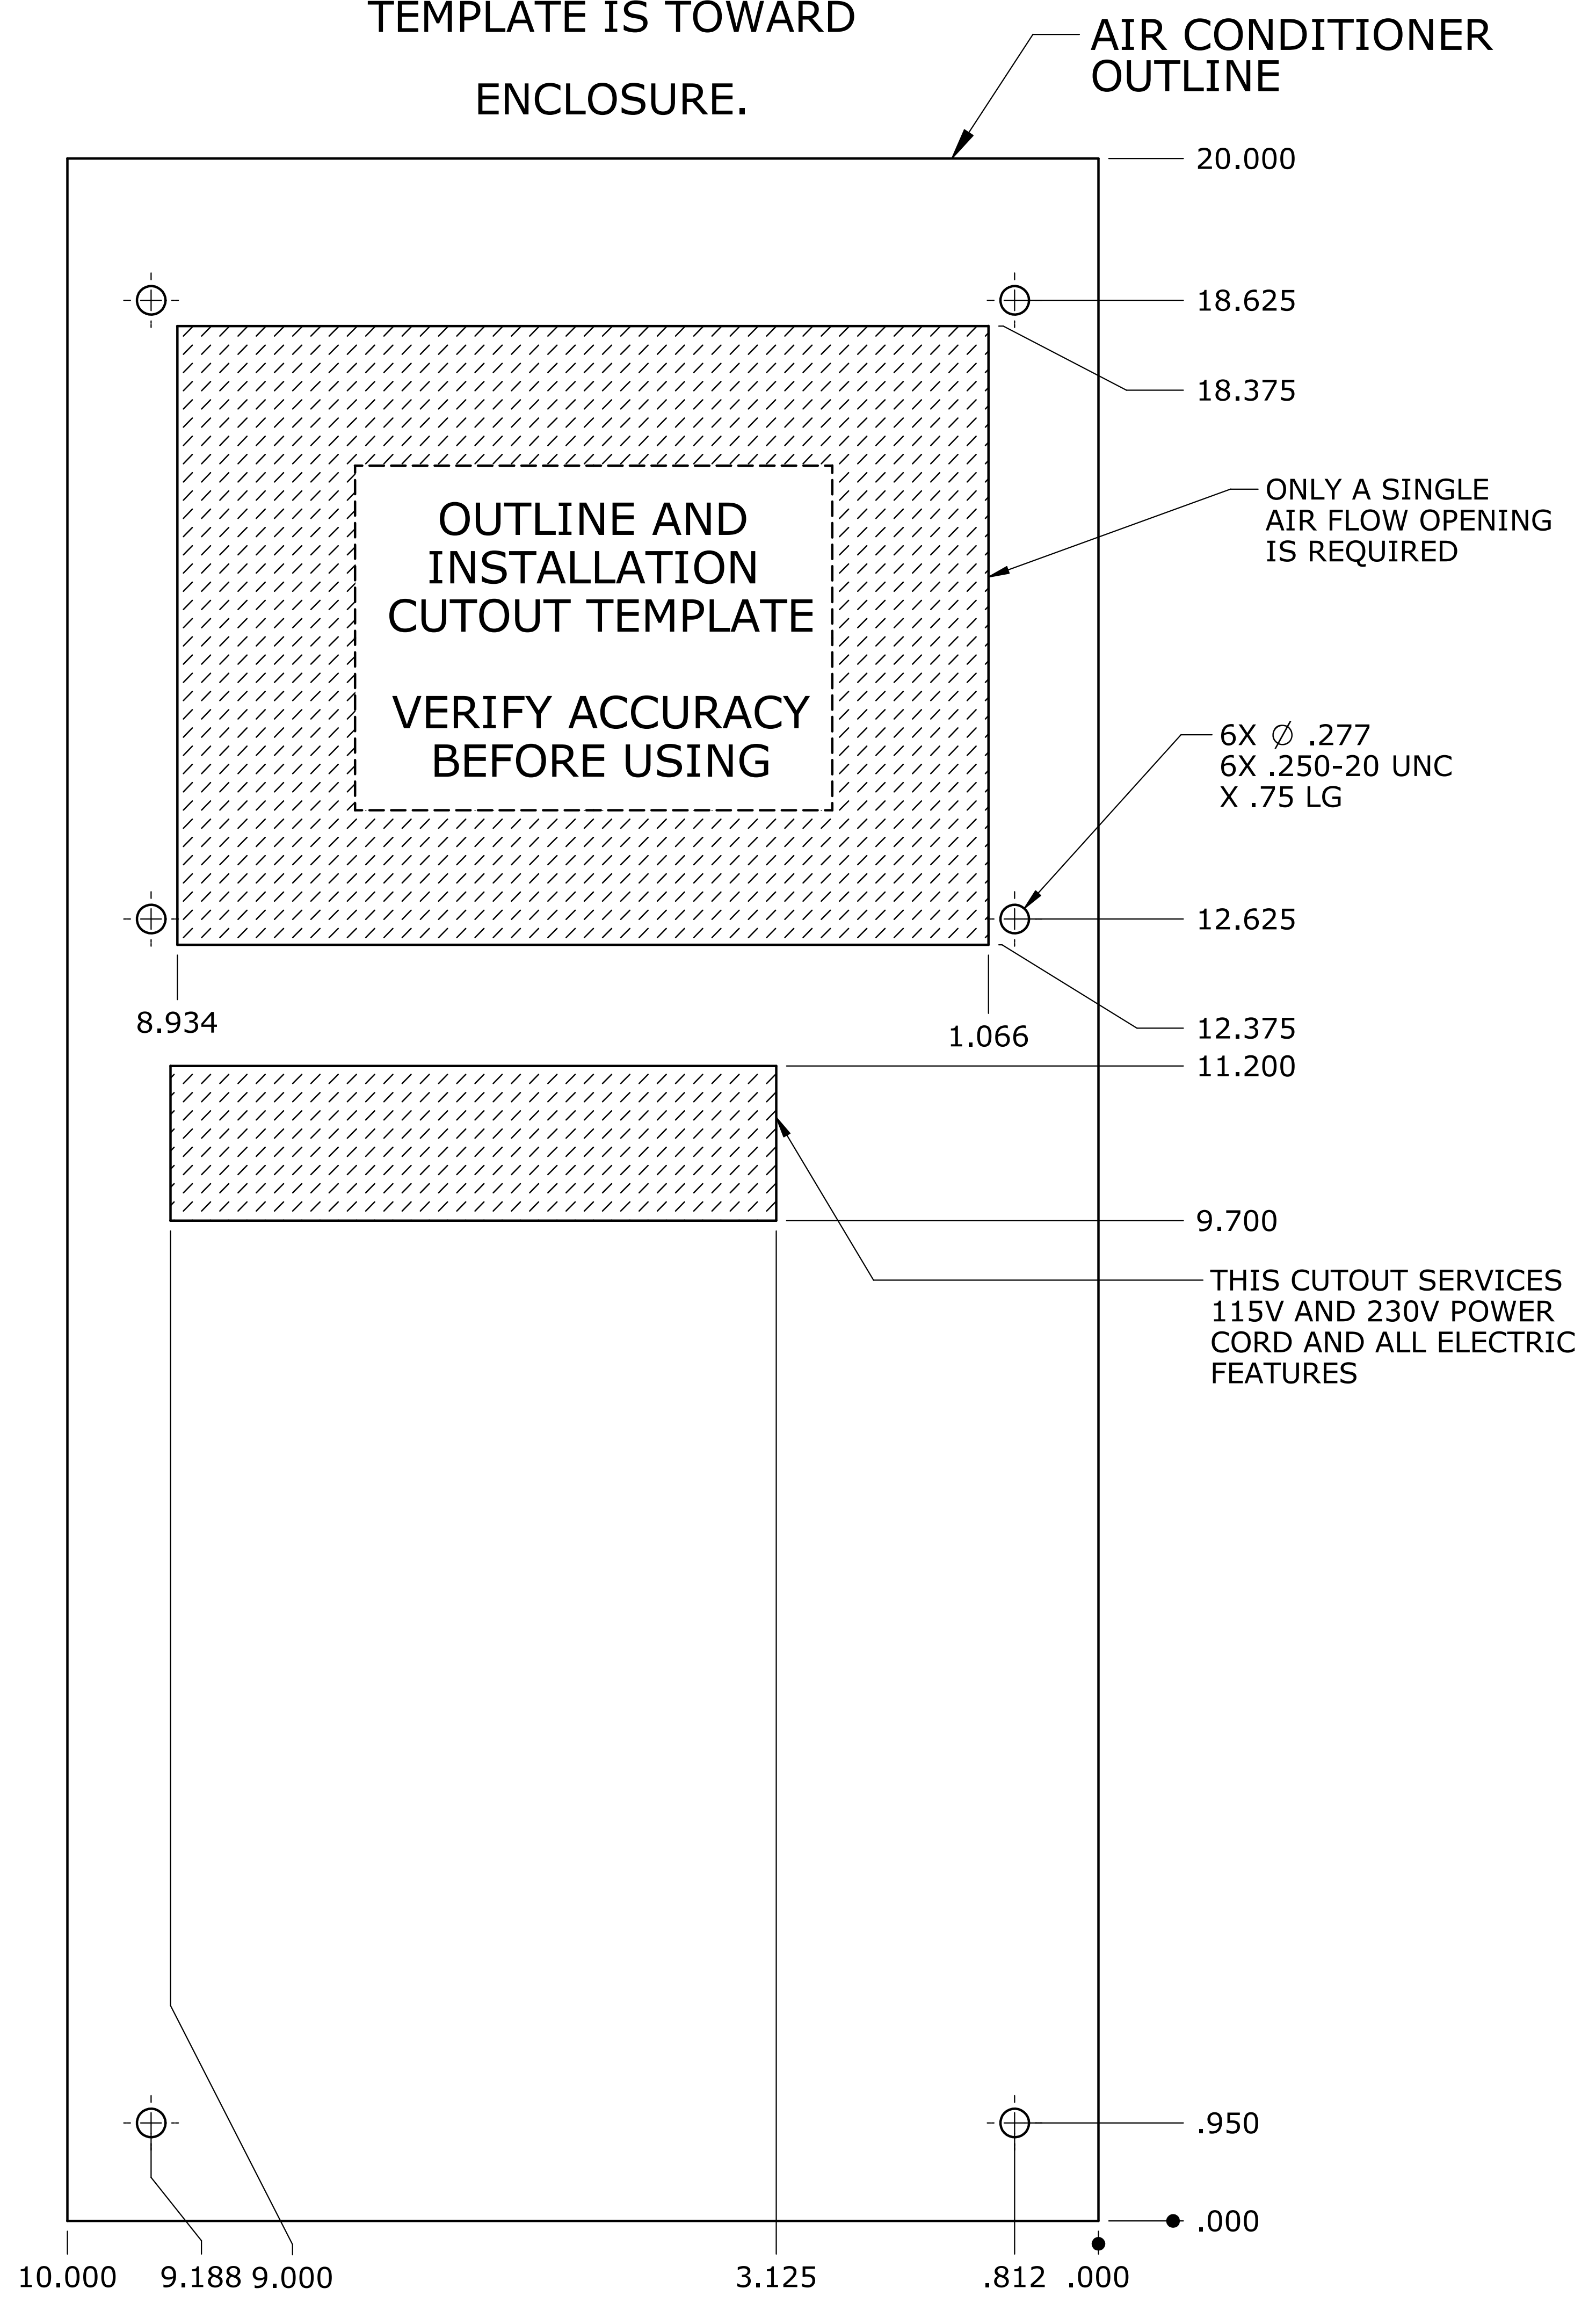

VIEW IS FROM AMBIENT SIDE,
 OUTSIDE ENCLOSURE.
 OPPOSITE SIDE OF THIS
 TEMPLATE IS TOWARD
 ENCLOSURE.

115V AND 230V
 INCLUDING ALL
 OPTIONS

UNLESS OTHERWISE SPECIFIED DIMENSIONS ARE IN INCHES		
TITLE INSTALLATION TEMPLATE		
CS020		
SIZE D	DWG NO CS020 CUTOUT	REV
SCALE:	WEIGHT:	SHEET 1 OF 1