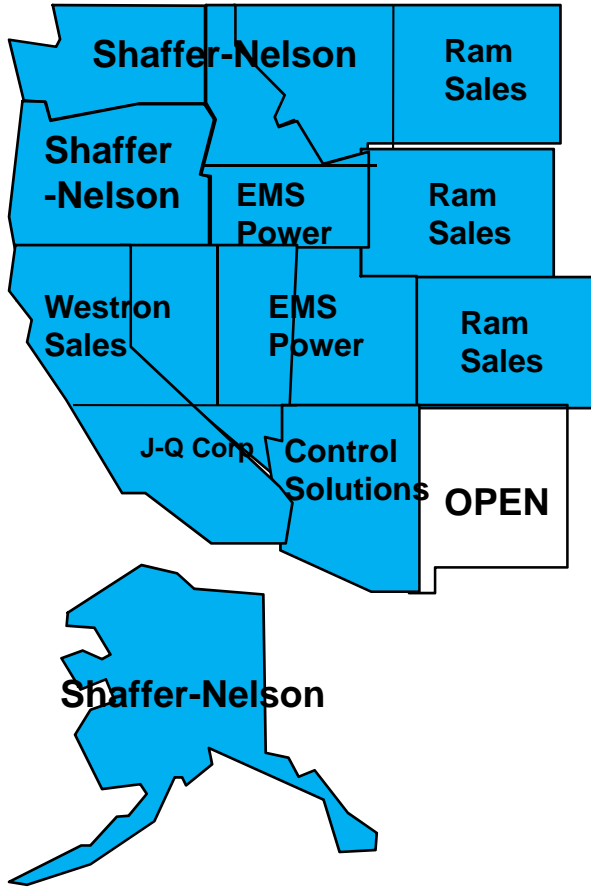

# Thermal Edge Agent Territory

Matt Pizzuti – Western Territory

Logan Livers – Central Territory

Dan Valentino – Eastern Territory