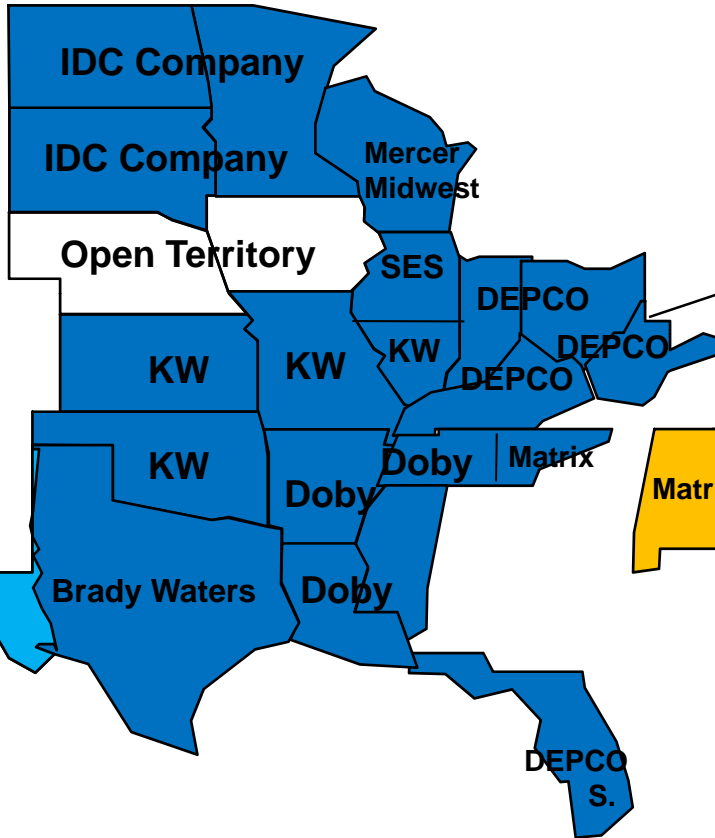

# Thermal Edge Agent Territory

Matt Pizzuti – Western Territory

Logan Livers – Central Territory

Dan Valentino – N.E. Territory