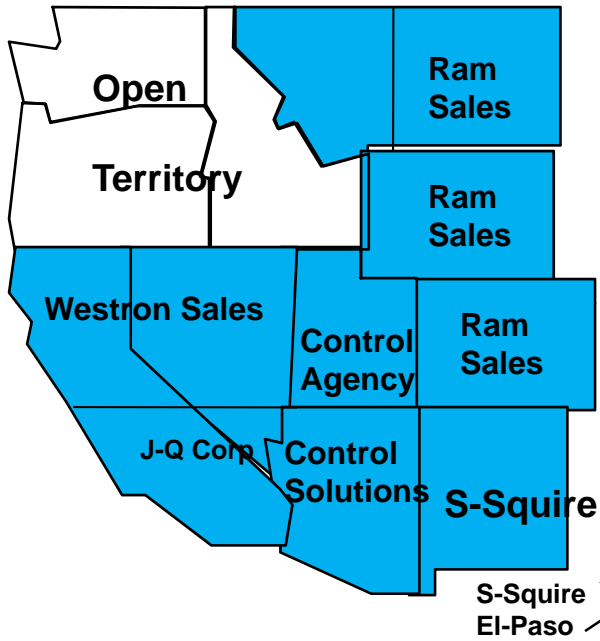

# Thermal Edge Agent Territory

Matt Pizzuti – Western Territory

Logan Livers – Central Territory

Dan Valentino – N.E. Territory